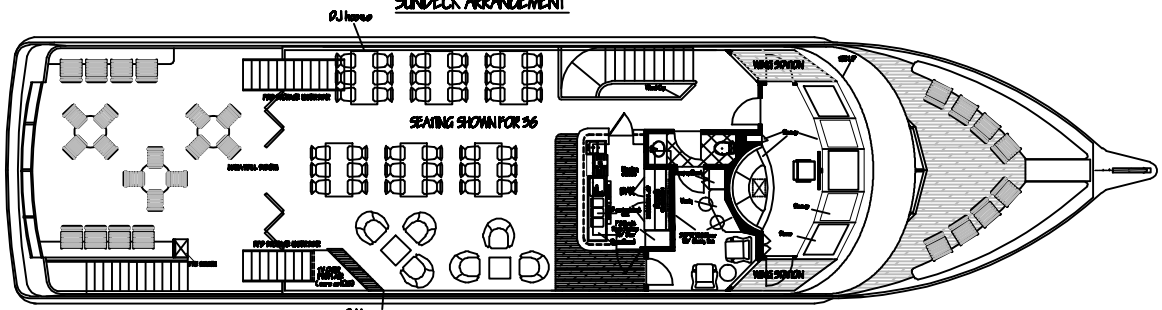

STARBOARD PROFILE

SUNDECK ARRANGEMENT

UPPER DECK ARRANGEMENT

MAIN DECK ARRANGEMENT

DWG LAWEINBERGER DRAWING NO. 1024 DATE 1-14-08	SKIPPERLINER INDUSTRIES, INC. 621 PARK PLAZA DRIVE LA CROSSE, WI 54601 (608) 784-5110	
WHERE EXCELLENCE TAKES TO THE WATER <small>NOTE: SEE DRAWING BACKGROUND FOR DIMENSIONS AND MATERIALS. DIMENSIONS ARE IN POUNDS PER SQUARE INCH. SOME DIMENSIONS MAY VARY BY APPROX. 1/8" DUE TO MANUFACTURING TOLERANCES.</small>	TYPE 2009 105' Motoryacht Class NON-VME NAPLES PRINCESS NON-VME NAPLES PRINCESS CRUISES PARTS STARBOARD PROFILE & DECK ARRANGEMENTS	SCALE 1/8"=1' NON-N Q1358A DATE 1-22-08 LCA 105' x 24'