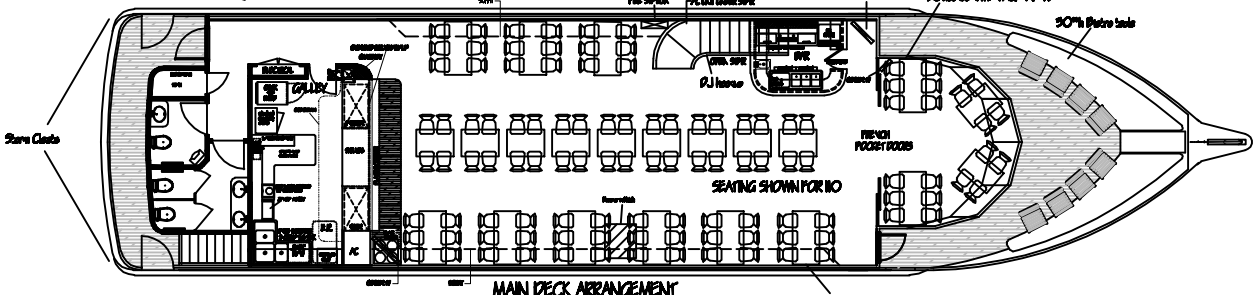

STARBOARD PROFILE

SUNDECK ARRANGEMENT

UPPER DECK ARRANGEMENT

MAIN DECK ARRANGEMENT

DWG LAWEINBERGER DRAWING NO. 1024 DATE 1-14-08	SKIPPERLINER INDUSTRIES, INC. 621 PARK PLAZA DRIVE LA CROSSE, WI 54601 (608) 784-5110	
WHERE EXCELLENCE TAKES TO THE WATER <small>NOTE: SEE DRAWING BACKGROUND FOR DIMENSIONS AND MATERIALS. DIMENSIONS ARE IN POUNDS PER SQUARE INCH. SOME DIMENSIONS MAY VARY BY APPROX. 1/8" DUE TO MANUFACTURING TOLERANCES.</small>	TYPE 2009 105' Motoryacht Class NON-VME NAPLES PRINCESS NON-VME NAPLES PRINCESS CRUISES PARTS STARBOARD PROFILE & DECK ARRANGEMENTS	SCALE 1/8"=1' NON-N Q1358A DATE 1-22-08 LCA 105' x 24'